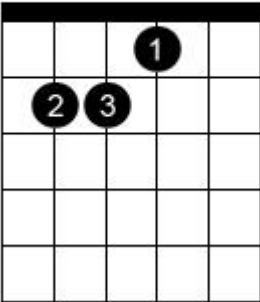

Chord diagram for Red Eye

E

F#m

A

Easier alternative

F#m