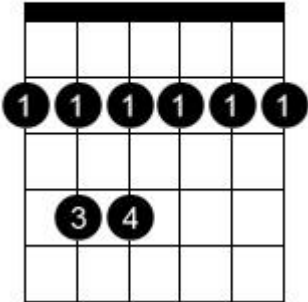

Chord diagram for Red Eye

E

F#m

A

Easier alternative

F#m