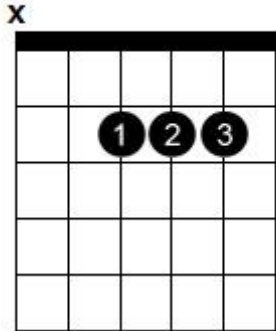

Chord diagram for Red Eye

E

F#m

A

Easier alternative

F#m